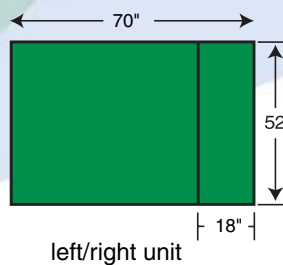

Tartan Turf insert