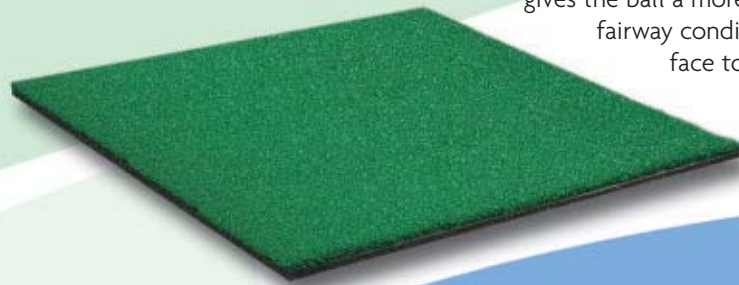

Advantage GT can easily convert from a single side to a double side

Stance Mat

Tartan Turf insert

Insert

Golf Mats

Classic Mat

Tartan Classic Nylon -
5' x 5' or Octagon

ChampionTurf Mats TM

Tartan ChampionTurf Mats are 5'x 5' with heavy duty nylon carpet.

The ChampionTurf Mat's 5'x 5' longer, denser turf gives the ball a more natural lie, recreating fairway conditions. It allows the club face to move underneath the ball.

Replaceable Classic

It is a golf mat with a replaceable turf Mat/Rubber Tray

New

Classic "R"

Rubber Base keeps the golf mat from moving
Wind will not move these mats

Tartan Advantage **GT Plus**

Your favorite mat with more space