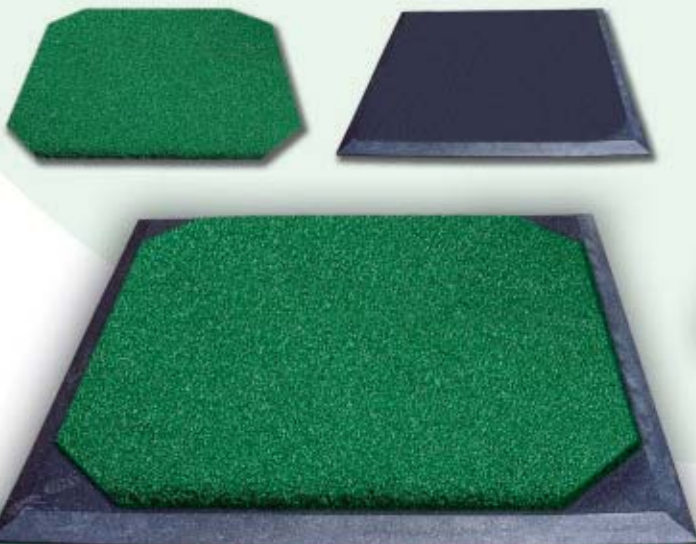

Advantage GT can easily convert from a single side to a double side

Stance Mat

Tartan Turf insert

Insert

Golf Mats

Classic Mat

Tartan Classic Nylon -
5' x 5' or Octagon

ChampionTurf Mats TM

Tartan ChampionTurf Mats are 5'x 5' with heavy duty nylon carpet.

The ChampionTurf Mat's 5'x 5' longer, denser turf gives the ball a more natural lie, recreating fairway conditions. It allows the club face to move underneath the ball.

Replaceable Classic

It is a golf mat with a replaceable turf Mat/Rubber Tray

New

Classic "R"

Rubber Base keeps the golf mat from moving
Wind will not move these mats

Tartan Advantage **GT Plus**

Your favorite mat with more space