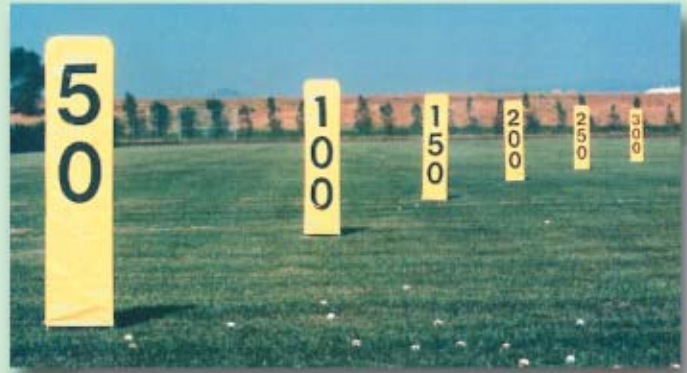

Vertical Range Banner