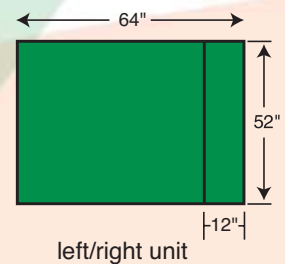

Advantage GT can easily convert from a single side to a double side

Stance Mat

Tartan Turf insert

Insert

Golf Mats

Classic Mat

Tartan Classic Nylon -
5' x 5' or Octagon

ChampionTurf Mats TM

Tartan ChampionTurf Mats are 5'x 5' with heavy duty nylon carpet.

The ChampionTurf Mat's 5'x 5' longer, denser turf gives the ball a more natural lie, recreating fairway conditions. It allows the club face to move underneath the ball.