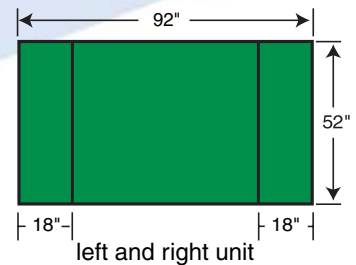

Tartan Turf insert