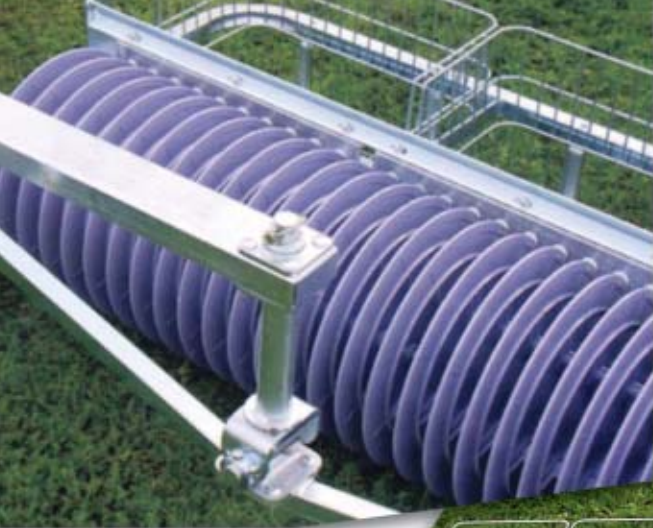

New

Insert

Stance Mat

Tartan Turf insert

Pickers & Washer

Innovator Plus

The next generation in range pickers. This new unit with its multitude of totally new features, virtually obsoletes all the other range pickers. Compatible with any golf cart.