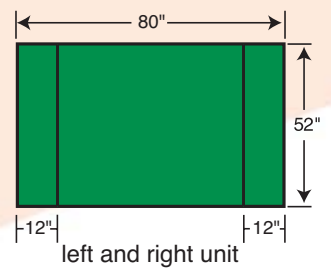

Advantage GT can easily convert from a single side to a double side

Stance Mat

Tartan Turf insert

Insert

Golf Mats

Classic Mat

Tartan Classic Nylon -
5' x 5' or Octagon

ChampionTurf Mats TM

Tartan ChampionTurf Mats are 5'x 5' with heavy duty nylon carpet.

The ChampionTurf Mat's 5'x 5' longer, denser turf gives the ball a more natural lie, recreating fairway conditions. It allows the club face to move underneath the ball.