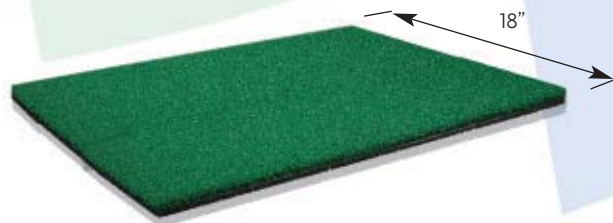

Tartan ChampionTurf Mats are 5'x 5' with heavy duty nylon carpet.

The ChampionTurf Mat's 5'x 5' longer, denser turf gives the ball a more natural lie, recreating fairway conditions. It allows the club face to move underneath the ball.

Replaceable Classic

It is a golf mat with a replaceable turf Mat/Rubber Tray

New

Classic "R"

Rubber Base keeps the golf mat from moving
Wind will not move these mats

Tartan Advantage **GT Plus**

Your favorite mat with more space

New

Insert

Stance Mat

Tartan Turf insert

Pickers & Washer

Innovator Plus

The next generation in range pickers. This new unit with its multitude of totally new features, virtually obsoletes all the other range pickers. Compatible with any golf cart.